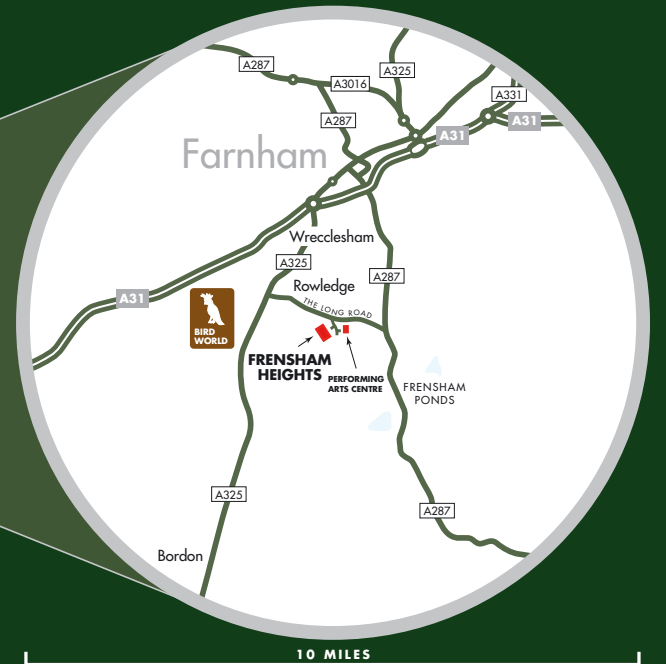

Directions to Frensham Heights

1. **From London, Gatwick and M25 (South):** take A3 towards Guildford and Portsmouth and then A31 towards Farnham.
 - a) On the outskirts of Farnham continue on the A31 towards Winchester.
 - b) At roundabout take turning towards Petersfield and "Birdworld" on A325.
 - c) Proceed through the village of Wrecclesham.
 - c) Pass Surrey Sawmills and "Millers" on right.
 - d) Half way down the dip take turn towards Rowledge.
 - f) Proceed through village, and turn right after ½ mile at the school sign into Frensham Heights Road.
2. **From Heathrow and M25 (North):** Leave at junction 12 on M3 towards Basingstoke. Leave at junction 4 towards Farnborough following brown signs for "Birdworld". Follow dual-carriageway, A331, until it joins A31 just before Farnham. Proceed from (a) as above.
3. **From Winchester:** take A31 past Alton towards Farnham. At roundabout on outskirts of Farnham, turn right towards Petersfield and "Birdworld" on A325. Proceed from (c) as above.
4. **From Portsmouth:** take A3 past Petersfield and then A325 towards Farnham. After Forest Lodge Garden Centre and Birdworld on left, turn right towards Rowledge. Proceed from (f) as above.
5. **From Haslemere:** cross Hindhead traffic lights on A3 and continue on A287 towards Farnham. Pass Frensham Great Pond and Mariners Hotel on left. Almost immediately after Helen Arkeill Dyslexia Centre on left, take first turn left towards Rowledge. After about 1 mile turn left at the school sign into Frensham Heights Road.